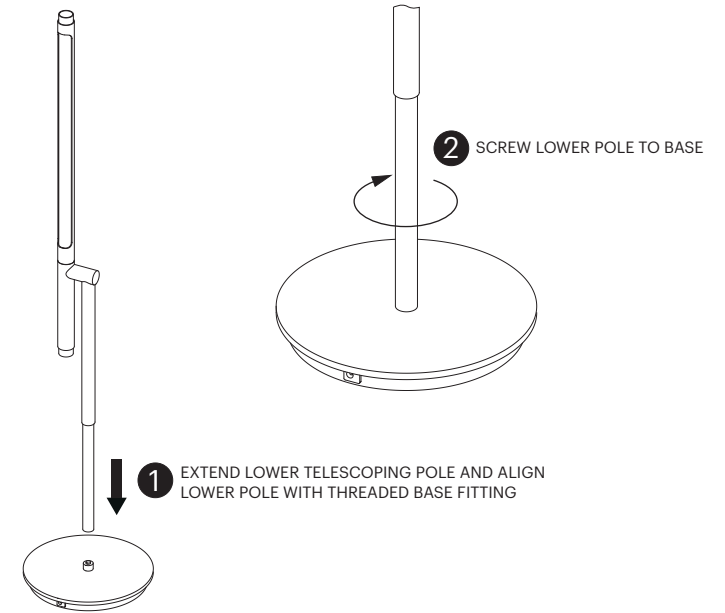

FLOOR ASSEMBLY

Pablo® BRAZO

TABLE ASSEMBLY

ADJUSTMENT